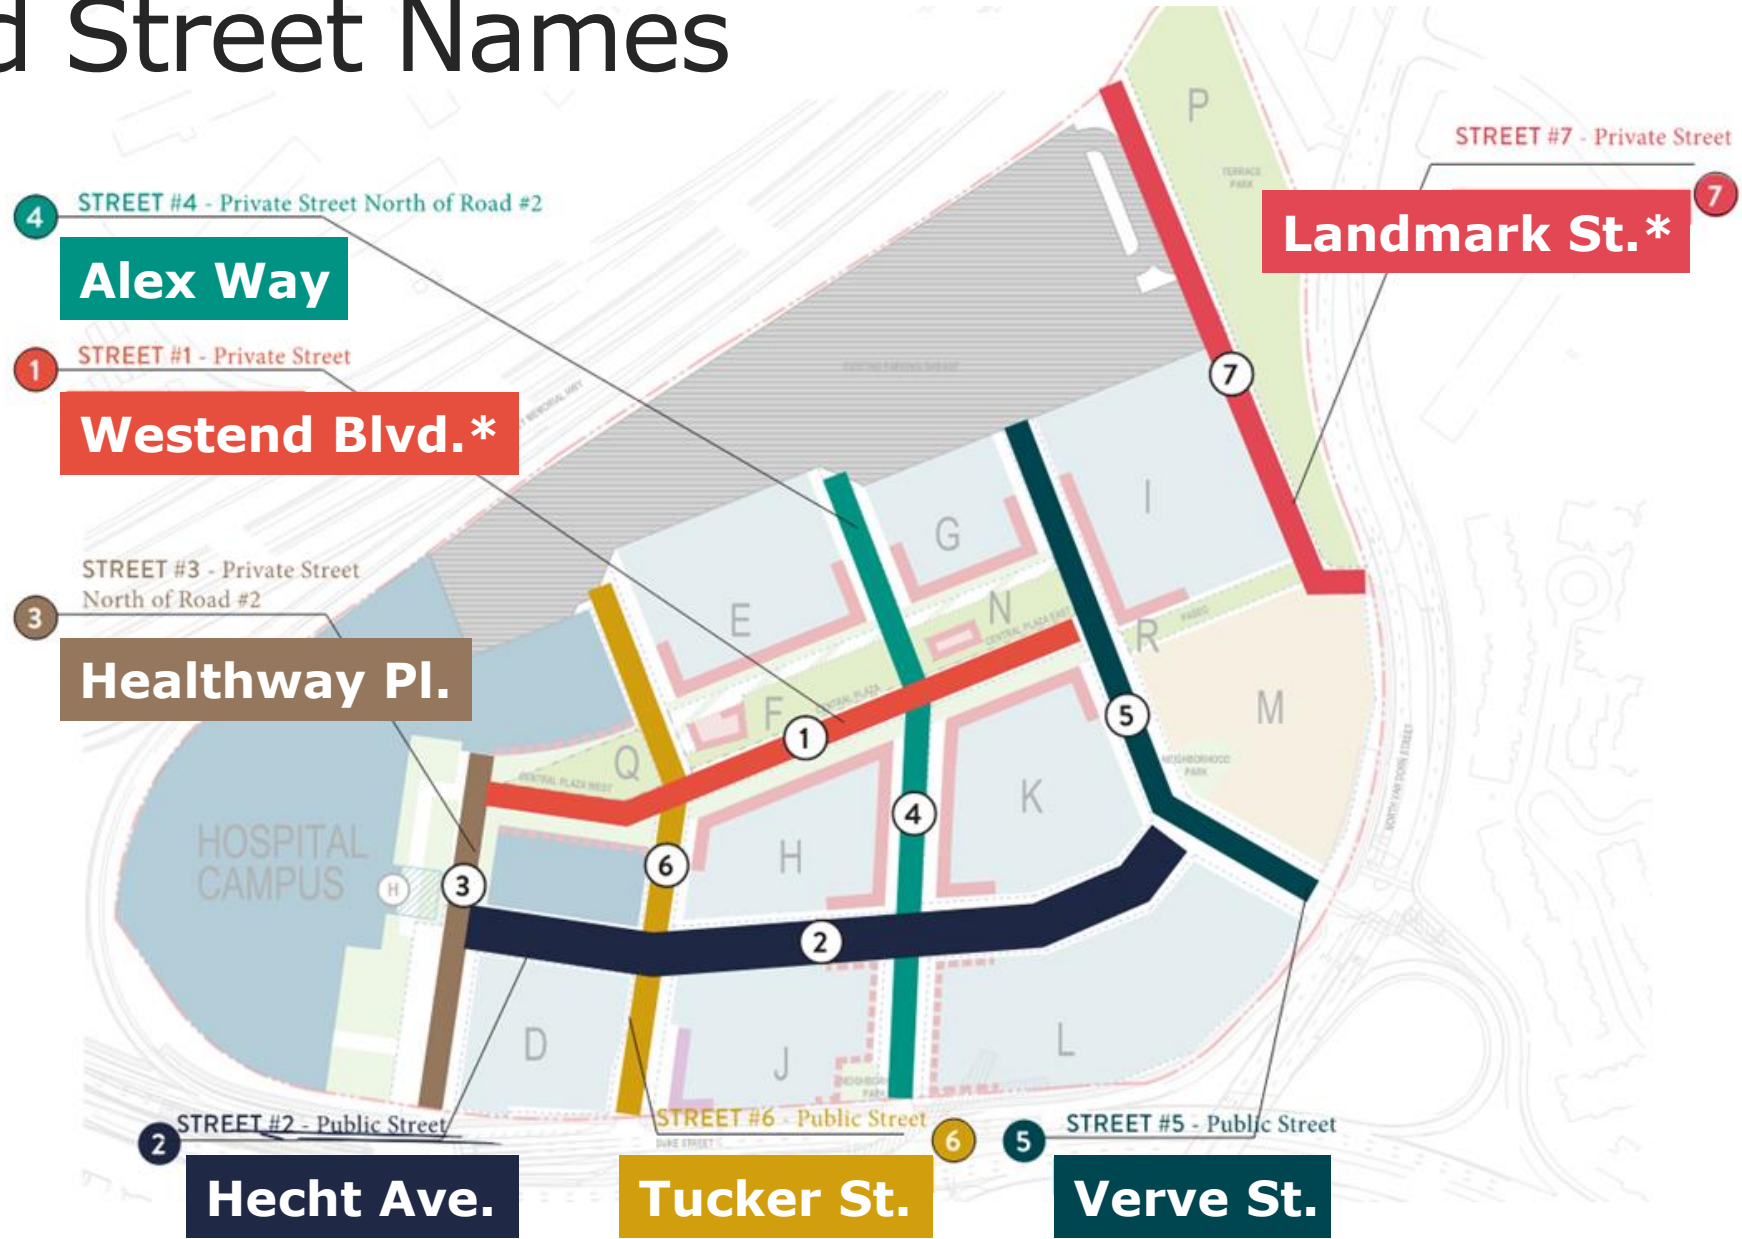

West End (Landmark)

5801 and 6001 Duke Street | SNC #2022-00003

Planning Commission

December 6, 2022

Project Location

Proposed Street Names

* Name for private street approved administratively

Recommendation

- Proposed street names align with intent of §5-2-64 of the Code of Ordinances:
 - Tucker and Verve are north-south “Streets”
 - Hecht is an east-west “Avenue”
 - Healthway “Place” emphasizes arrival at hospital campus
 - Alex “Way” emphasizes neighborhood’s central road
- Staff recommends **approval**