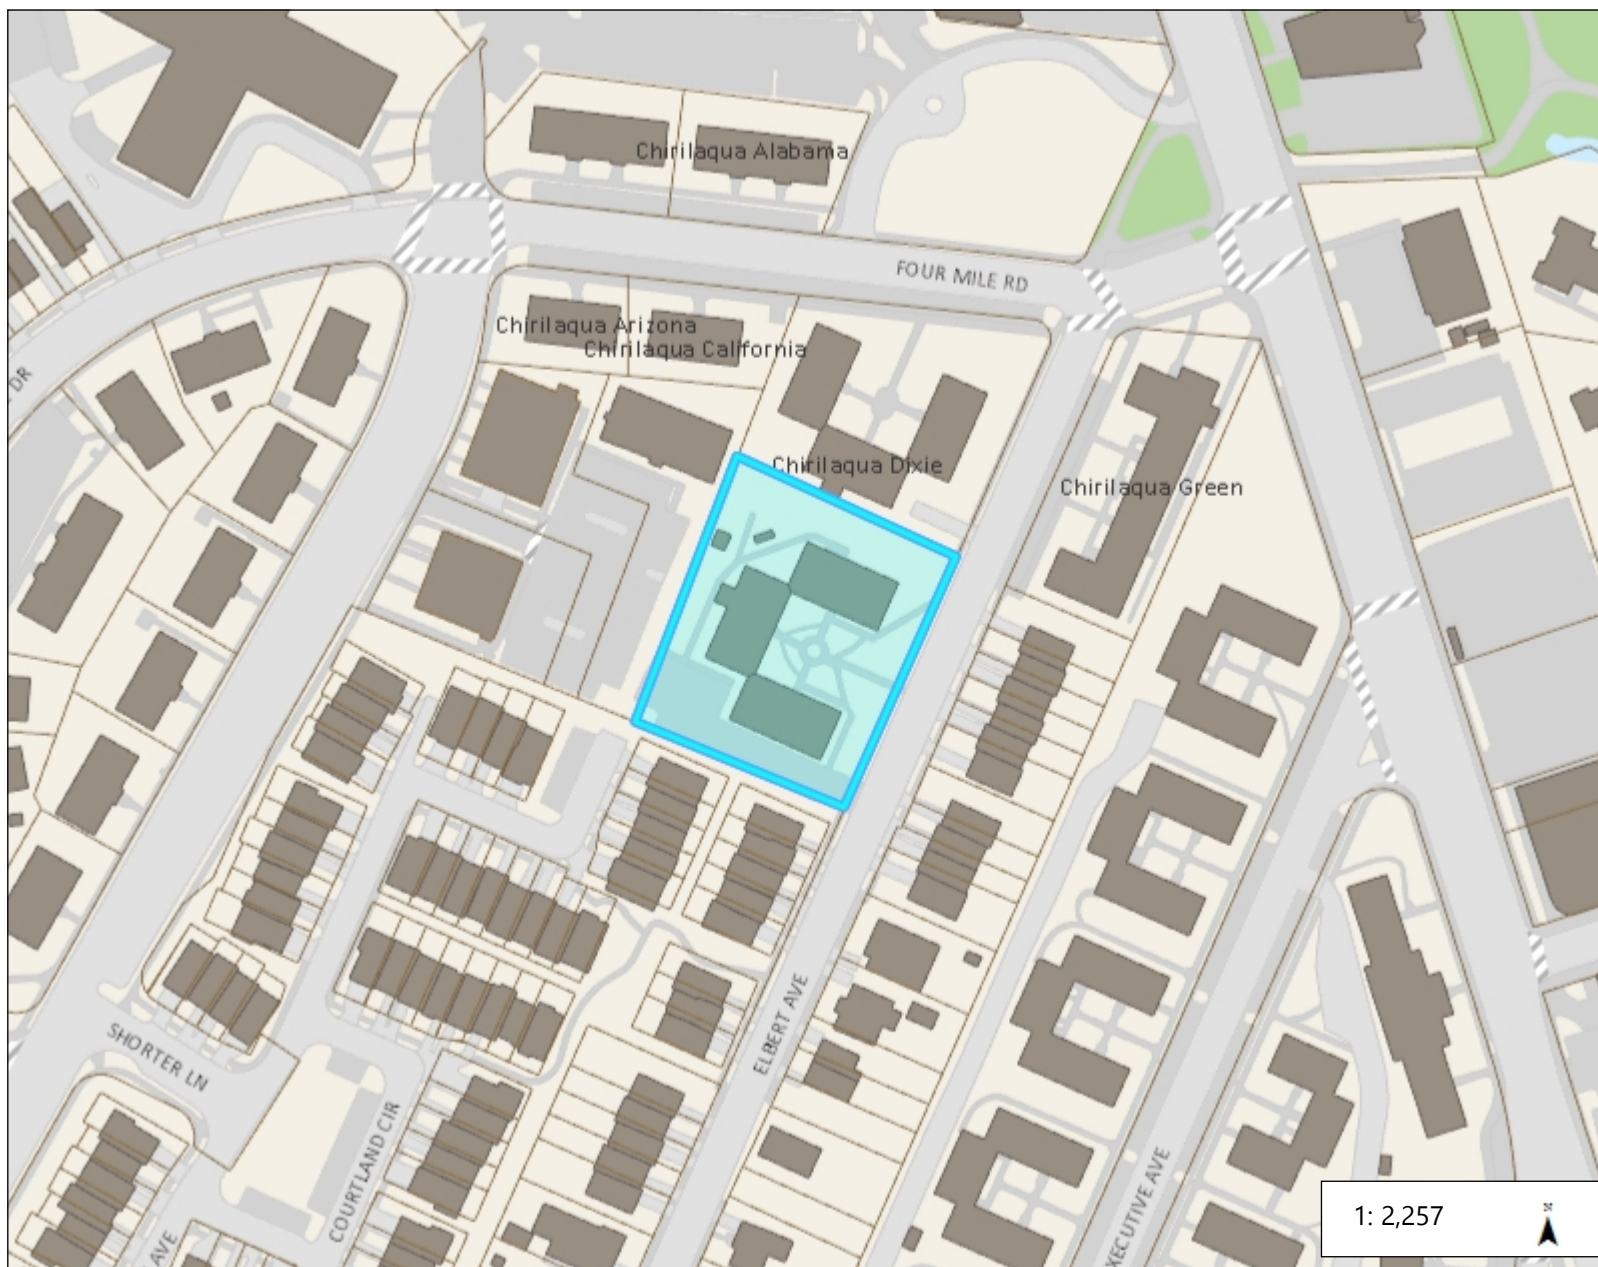

City of Alexandria, Virginia

3908 Elbert Avenue Revitalization Area

Legend

- Road Labels
- One Way Streets
- M** Metro Stations
- Metro Lines
 - Blue
 - Yellow
 - Yellow Blue
- Rail Lines
- Park Boundary
- School Boundary
- Parcels
- Buildings
- Walks
 - Sidewalk
 - Crosswalk
- Driveways
- Parking Lots
- Roads (zoomed in)
- Existing and Future Streets (zc)
 - Major streets
 - Local streets
- Surface Water
- Streams
- Parks
- Schools
- City of Alexandria

1: 2,257

WGS_1984_Web_Mercator_Auxiliary_Sphere
City of Alexandria, VA

This map is a user generated static output from an Internet mapping site and is for reference only. Data layers that appear on this map may or may not be accurate, current, or otherwise reliable.

THIS MAP IS NOT TO BE USED FOR NAVIGATION

Notes