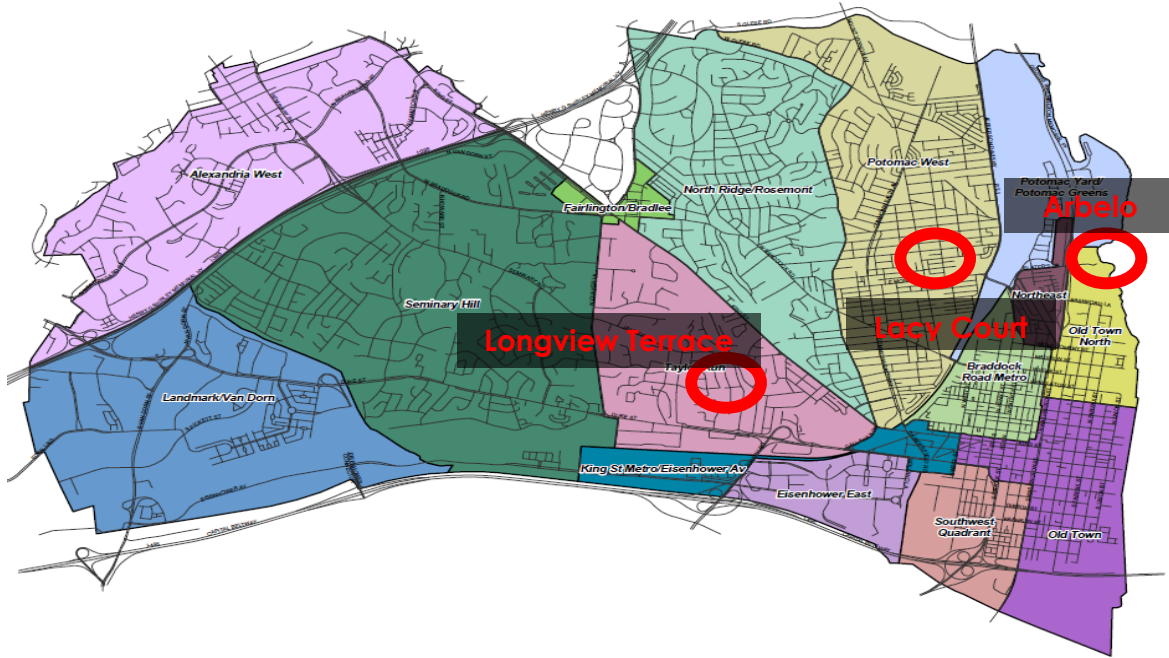

Arbelo, Lacy Court and Longview Terrace Apartments

Arbelo Apartments - 831-833 Bashford Lane (34 units)

Lacy Court Apartments - 4, 6 and 8 W. Nelson Street, 1502, 1506, 1512 and 1516 Commonwealth Avenue (44 units)

Longview Terrace Apartments - 2900 Seay Street (41 units)