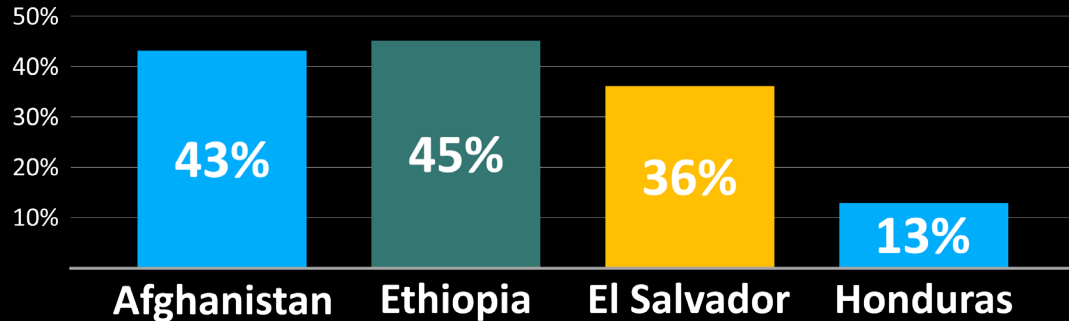

Demographic Context for Alexandria West

Percent Share of City's Foreign Born Population From Highly Represented Countries

Median Household Income

Foreign Born

Bachelor's Degree (or higher)

Population with Limited English Proficiency

0-19 Years Old

Below Poverty Line