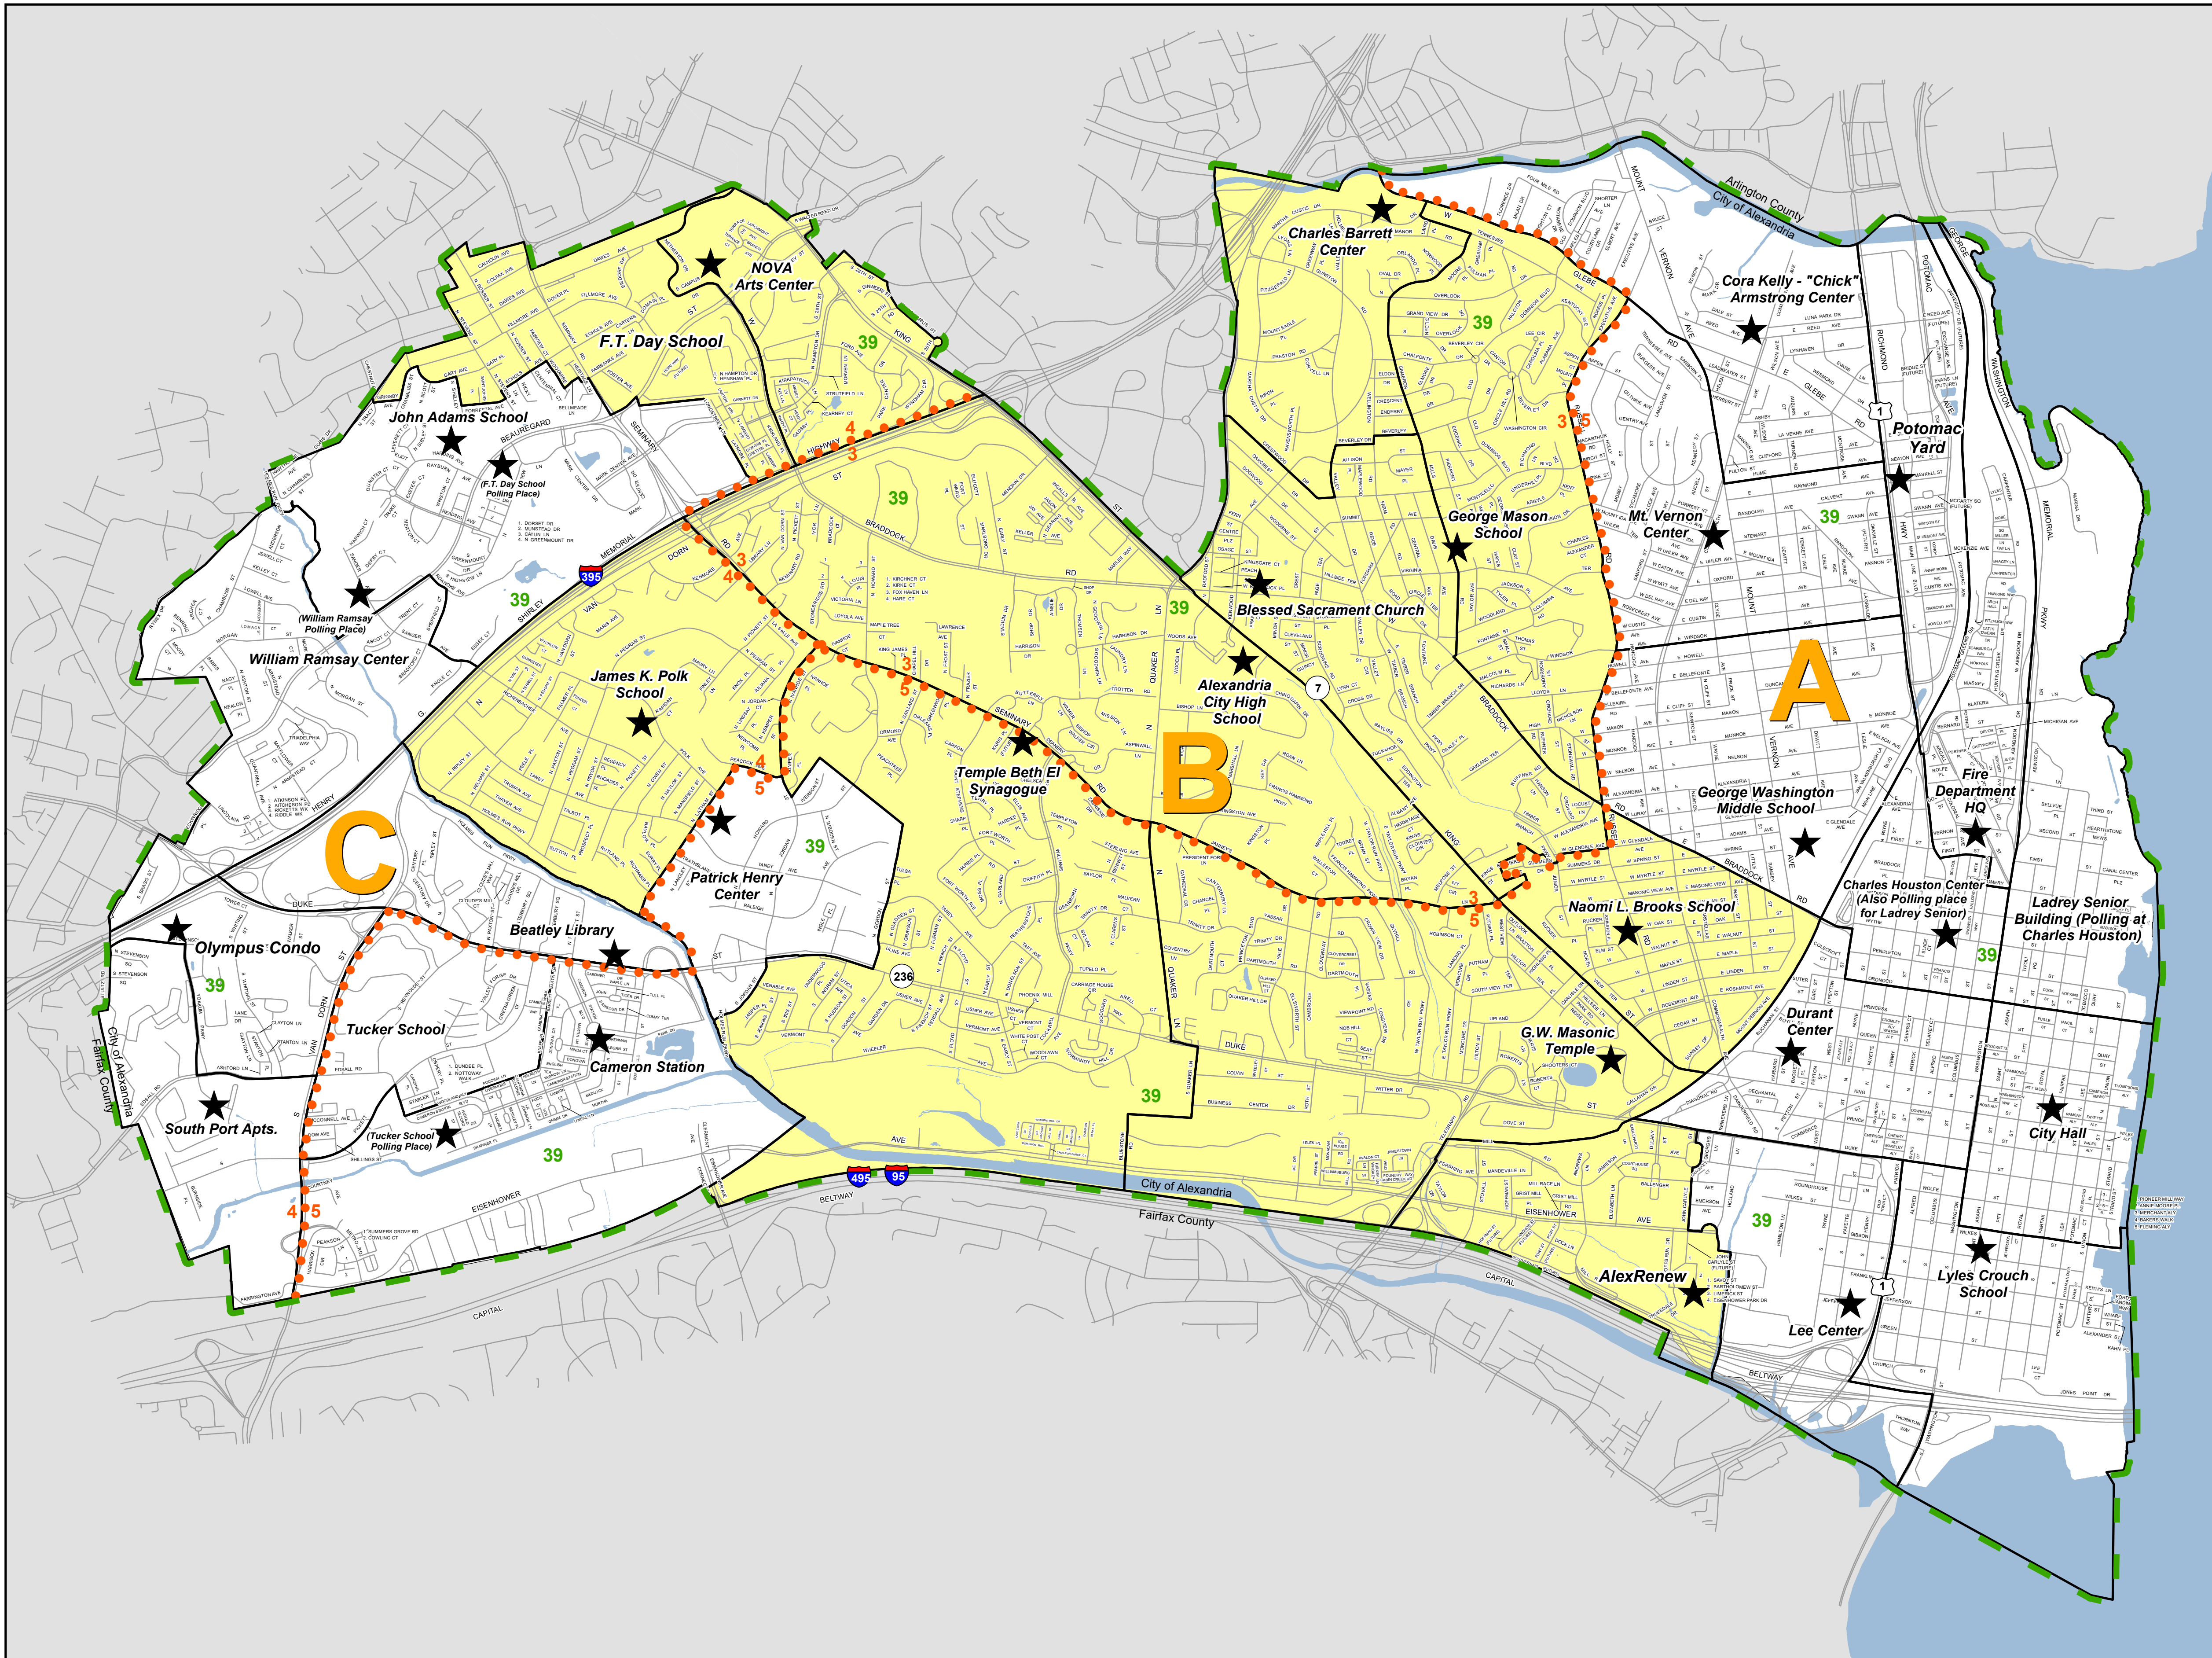

Alexandria Voting Districts

Map Produced: 12/16/2022

Legend

- ★ Polling Place
- ▭ Precincts
- --- Virginia Senate Boundary
- --- Virginia House Boundary
- A B C School Board Districts

School District A

ID	Polling Place	Address	House	Senate
101	Ladrey Senior Building (Temp at Charles Houston)	901 Wythe Street	5	39
102	City Hall	301 King Street	5	39
103	Lyles Crouch School	530 S. Saint Asaph Street	5	39
104	Durant Center	1605 Cameron Street	5	39
105	Lee Center	1108 Jefferson Street	5	39
106	Cora Kelly - "Chick" Armstrong Center	25 W. Reed Avenue	5	39
107	Mt. Vernon Center	2701 Commonwealth Avenue	5	39
108	George Washington School	1005 Mt. Vernon Avenue	5	39
109	Fire Department Headquarters	900 Second Street	5	39
110	Charles Houston Center	901 Wythe Street	5	39
111	Station at Potomac Yard	650 Maskell Street	5	39

School District B

ID	Polling Place	Address	House	Senate
201	Naomi L. Brooks School	600 Russell Road	5	39
202	George Mason School	2601 Cameron Mills Road	3	39
203	Charles Barrett Center	1115 Martha Custis Drive	3	39
204	Blessed Sacrament Church	1427 W. Braddock Road	3	39
205	**G.W. Masonic Temple	101 Callahan Drive	5	39
206	Alexandria City High School	3330 King Street	3	39
207	Temple Beth El Synagogue	3830 Seminary Road	3	39
208	NOVA Arts Center	4915 E. Campus Drive	4	39
209	James K. Polk School	5000 Polk Avenue	4	39
210	*F.T. Day School	1701 N. Beauregard Street	4	39
211	Alex Renew	1800 Limerick Street	5	39

School District C

ID	Polling Place	Address	House	Senate
302	Patrick Henry Center	4653 Taney Avenue	5	39
303	Beatley Library	5005 Duke Street	4	39
304	*Tucker School	435 Ferdinand Day Drive	5	39
305	John Adams School	5651 Rayburn Avenue	4	39
306	*William Ramsay Center	5650 Sanger Avenue	4	39
307	South Port Apts	6112 Edsall Road	4	39
308	Cameron Station	200 Cameron Station Blvd.	5	39
309	Olympus Condo	6301 Stevenson Avenue	4	39

*Polling place outside of precinct
**MacArthur School polling temporarily moved to G.W. Masonic Temple.

This map was produced by the GIS Division of the ITS Department, City of Alexandria, VA
Data Resources:
Voting Precincts and Polling Places were provided by the Voter Registration Office, City of Alexandria, VA. Virginia State House and Senate Districts are based on the Supreme Court of Virginia's December 28, 2021 Redistricting Final Order.

Mapping Standards:
Coordinate System - NAD83 State Plane Virginia North
Projection - Lambert Conformal Conic
Map Units - Feet

Pursuant to Section 54.1-402 of the Code of Virginia, any determination of topography or contours, or any depiction of physical improvements, property lines or boundaries is for general information only and shall not be used for the design, modification or construction of improvements to real property or for flood plain determination.