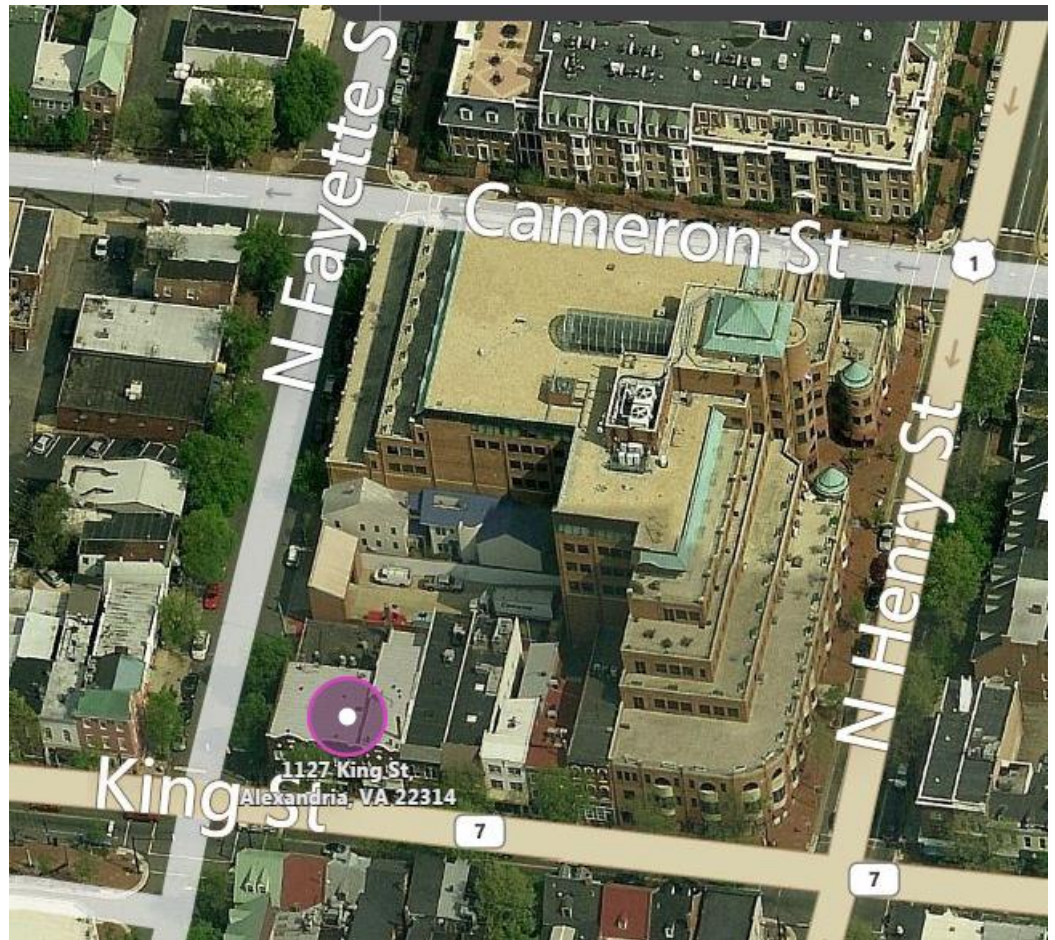

SUP#2015-0140

1127 King Street, 2nd Floor

- SUP request for an amusement enterprise and parking reduction.
- Four themed escape game rooms.
- 11 space parking reduction.

SUP#2015-0140

1127 King Street, 2nd Floor